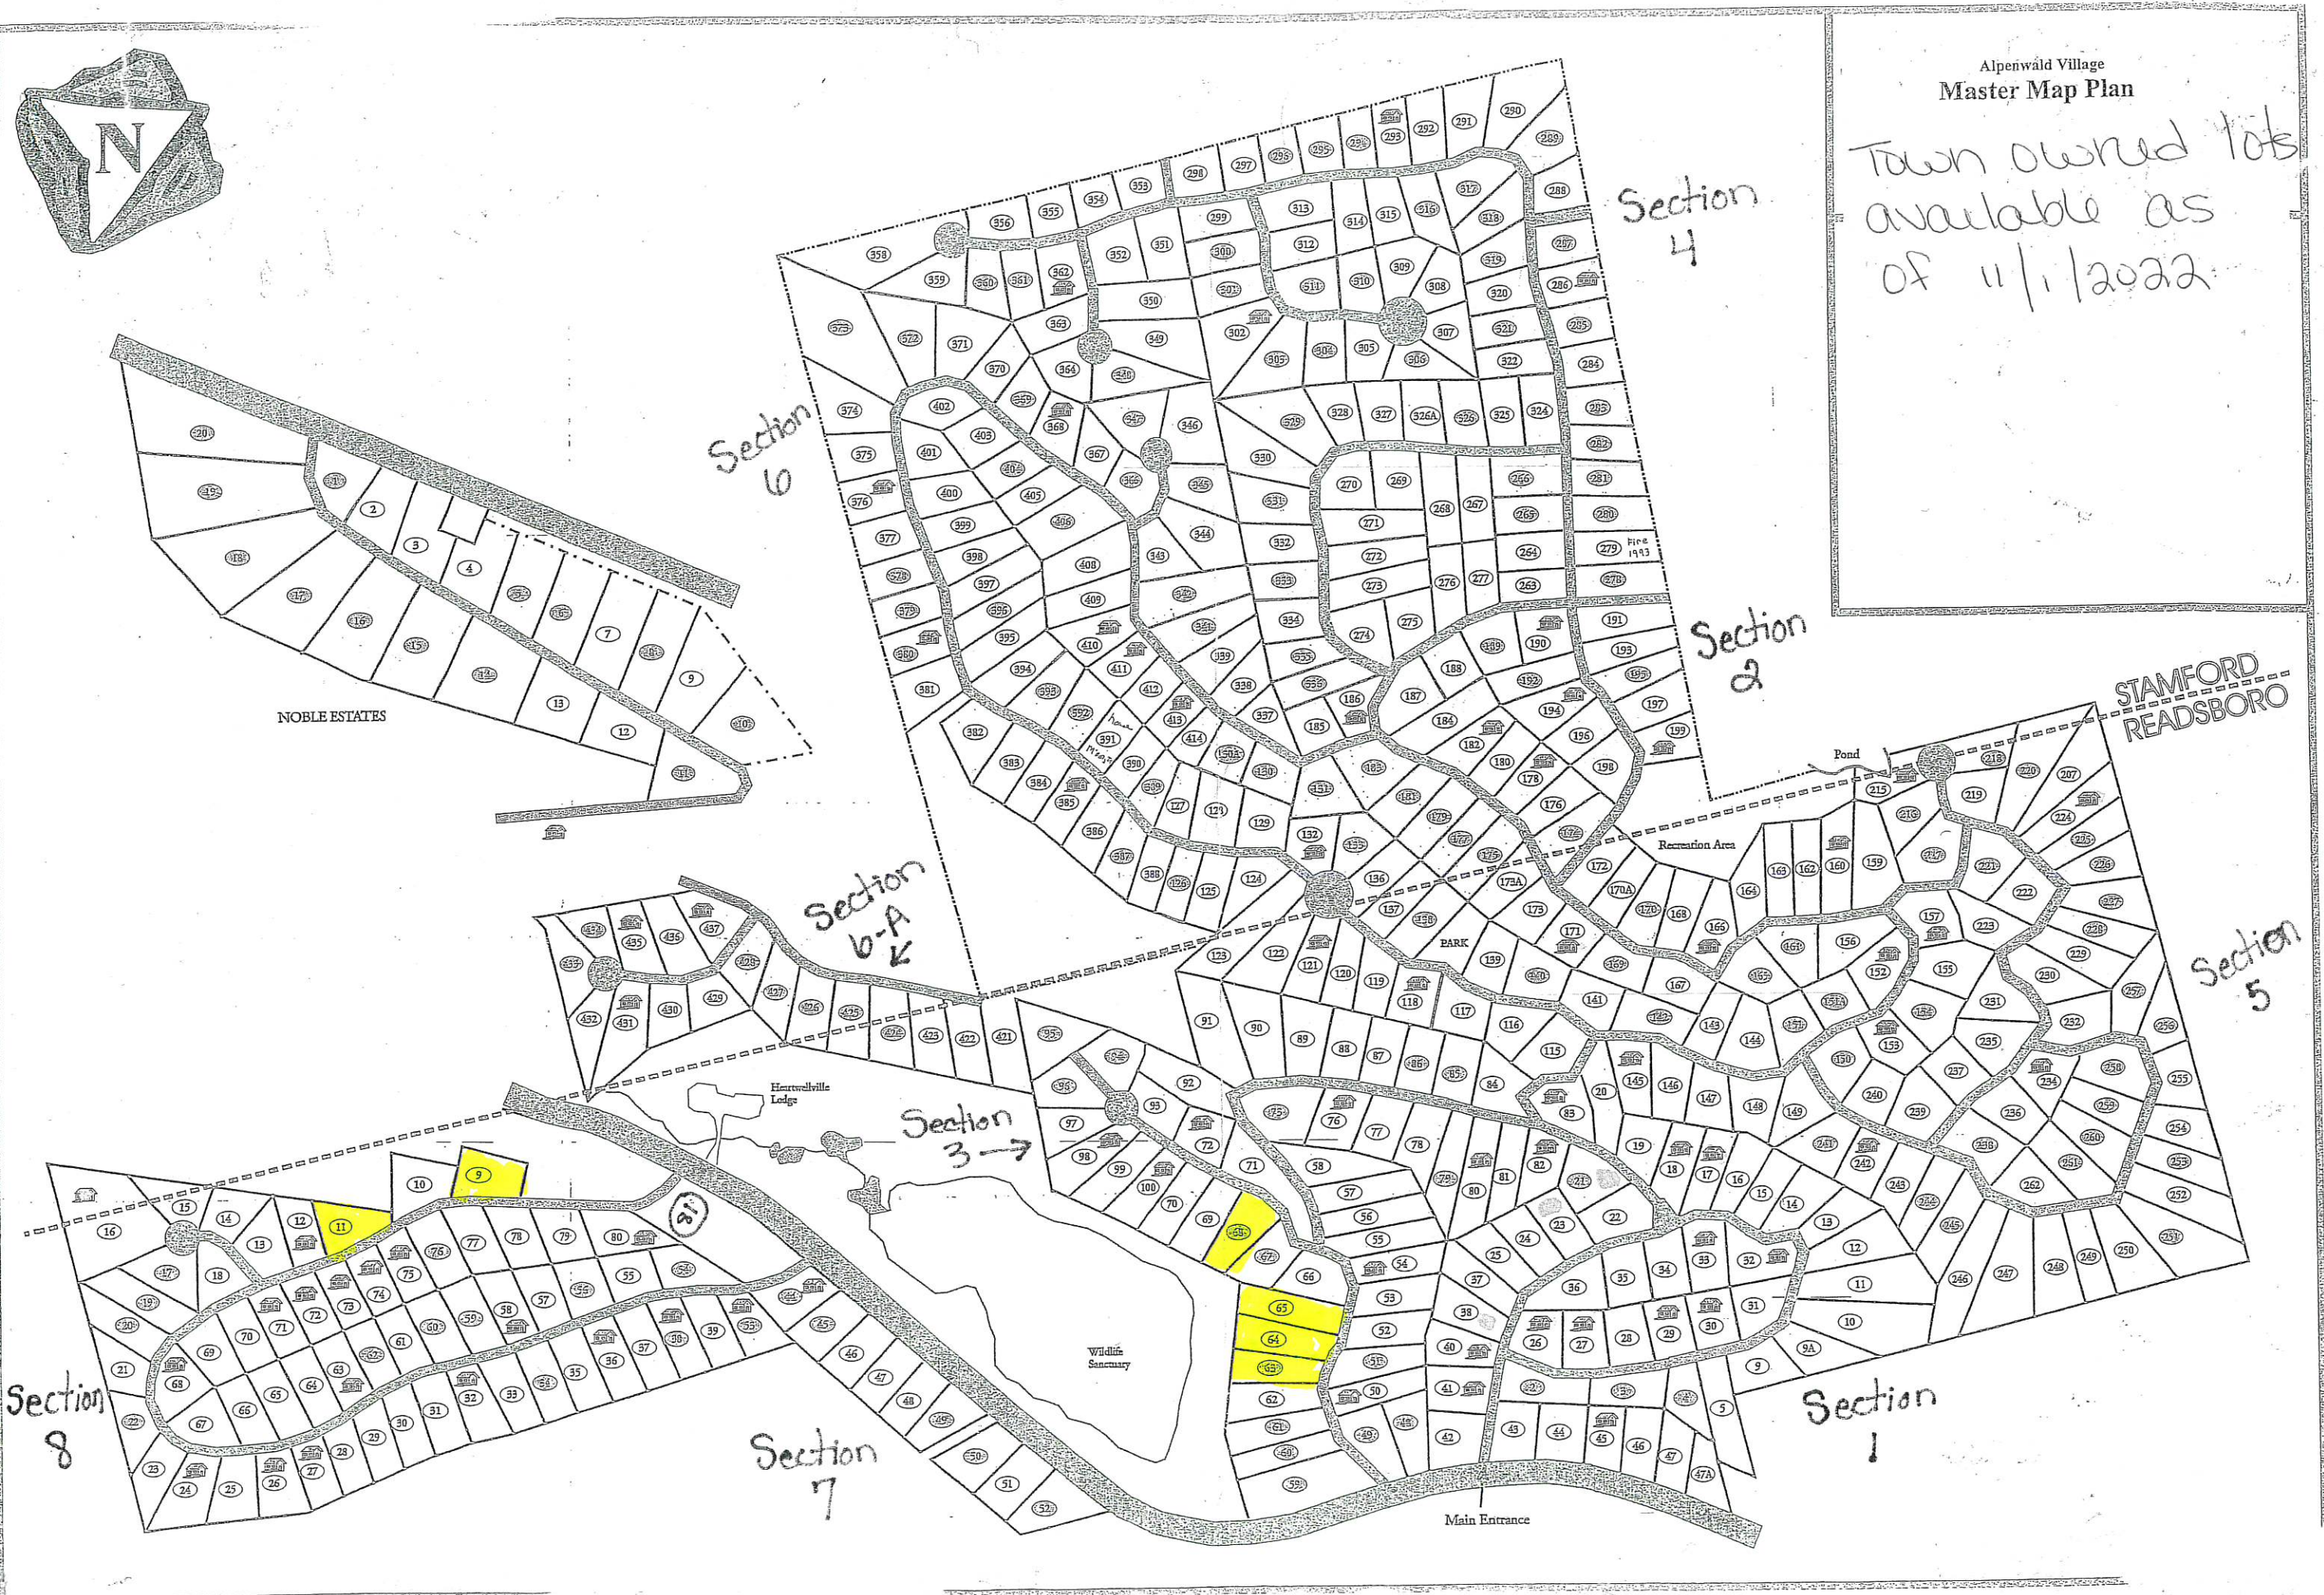

Alpenwald Village
Master Map Plan

Town owned lots
available as
of 11/1/2022

NOBLE ESTATES

Section 6

Section 4

Section 2

STAMFORD
READSBORO

Section 5

Section 6-A

Section 3

Section 8

Section 7

Section 1

Wildlife Sanctuary

Main Entrance

Recreation Area

PARK

Hartwellville Lodge

Pond